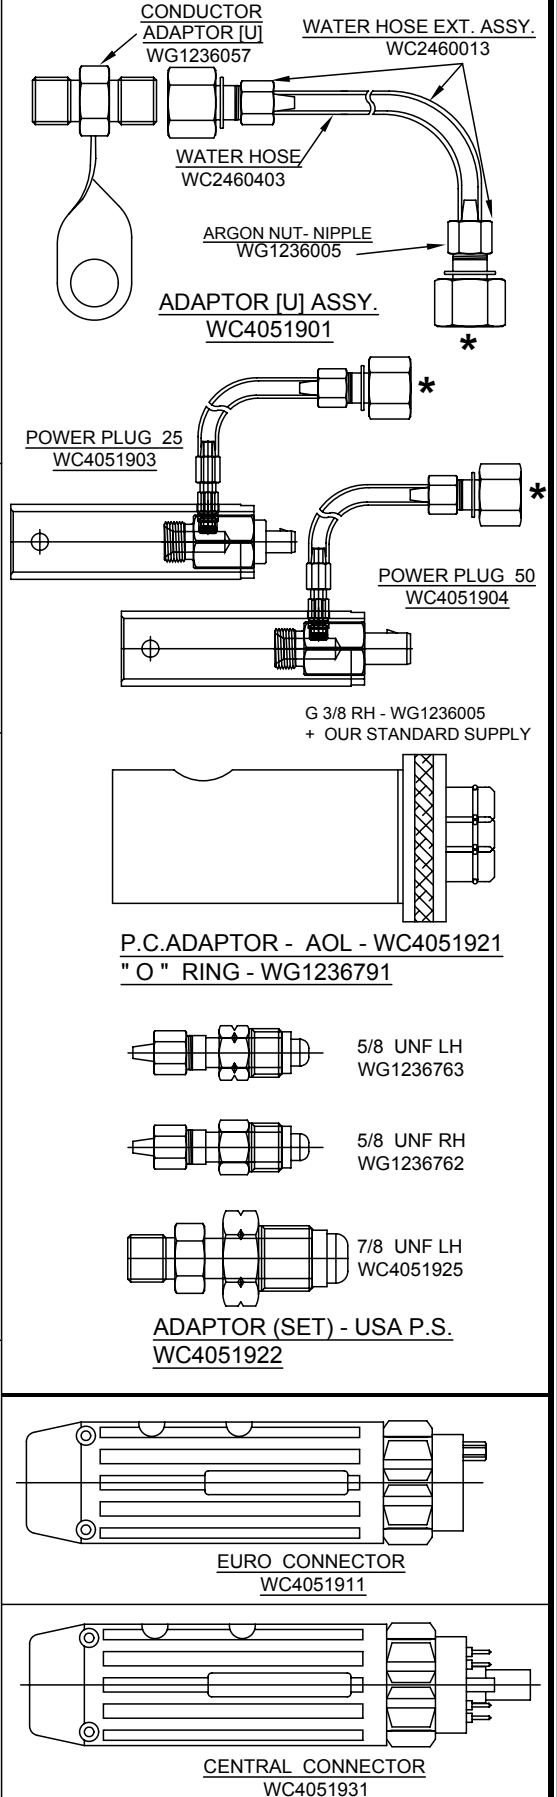

WATER COOLED POWER CABLE ADAPTOR

ANY OTHER HOOKUP KITS ON REQUEST