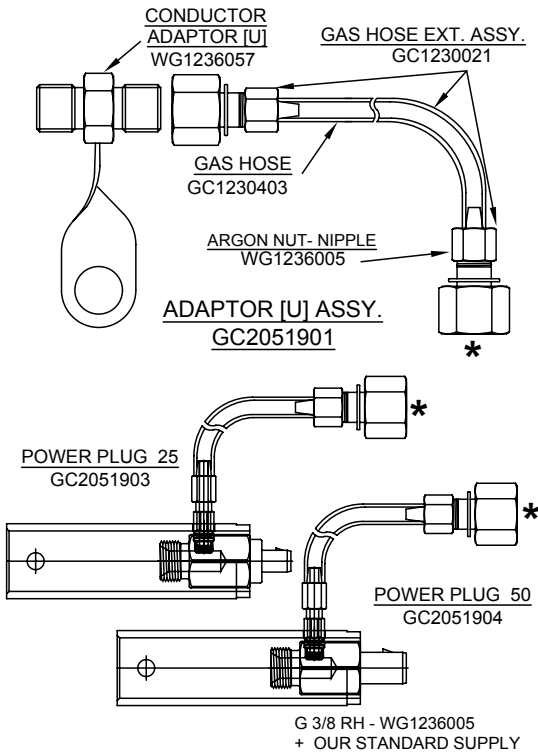

# HOOKUP KITS FOR GTAW TORCH

## AIR (GAS) COOLED POWER CABLE ADAPTOR

### P.C. ADAPTOR - AOL GC2051921

" O " RING  
WG1236791

### ADAPTOR - USA P.S.

7/8 UNF RH

M12 x 1RH	GC2051923
M14 x 1RH	GC2051924
9/16UNF RH	GC2051925
G 1/4 RH	GC2051926